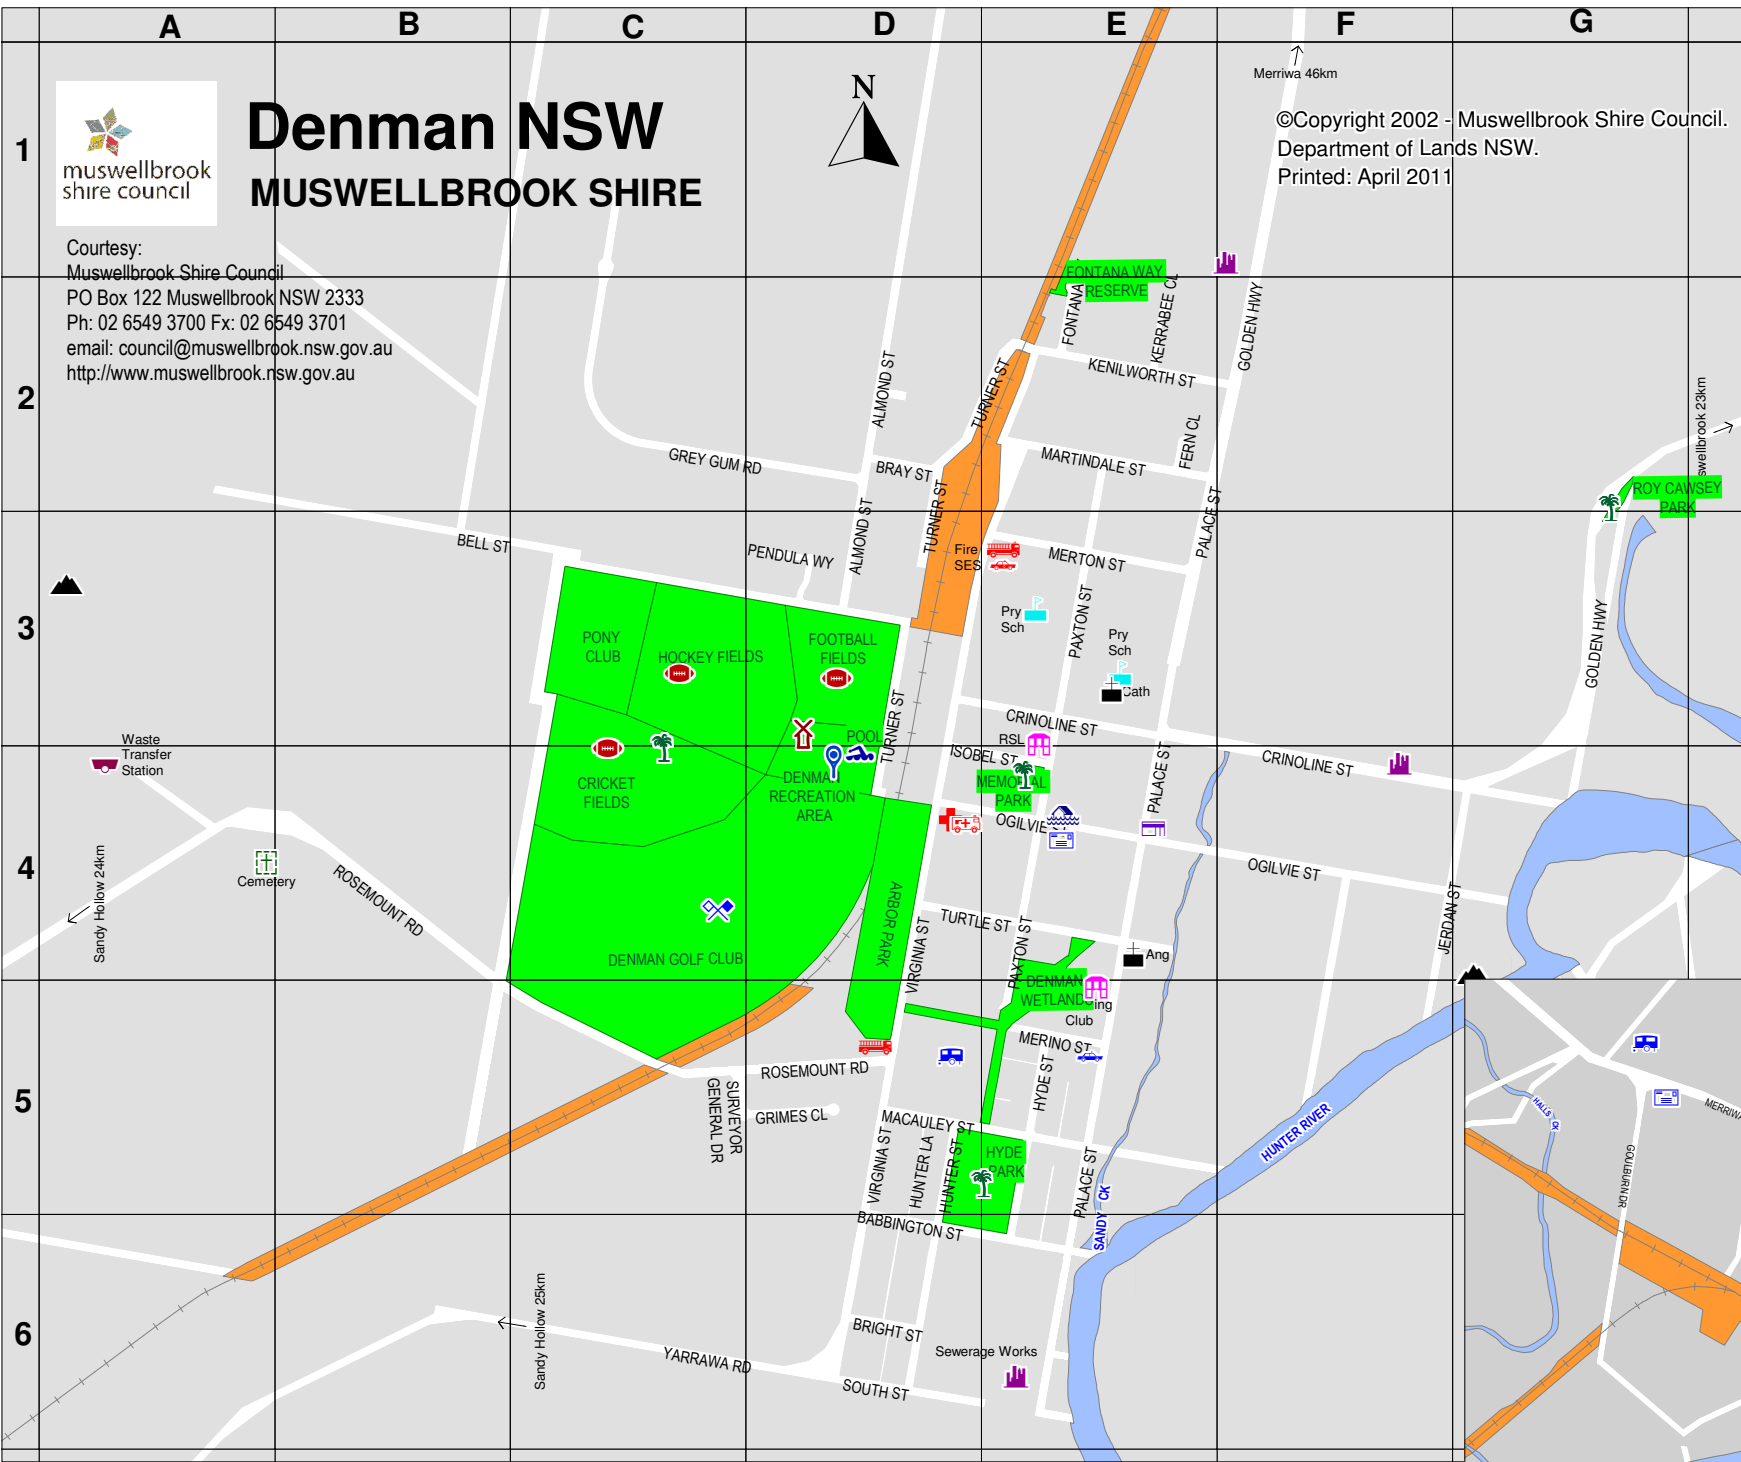

# Denman NSW

Merriwa 46km

©Copyright 2002 - Muswellbrook Shire Council.  
Department of Lands NSW.  
Printed: April 2011

### Index:

Almond St	D2
Babbington St	D6
Bell St, Dmn	B3
Bray St	D2
Bright St	D6
Crinoline St	E3, F4
Fern Cl	E2
Fontana Wy	E2
Goulburn Dr	Sandy Hollow
Grey Gum Rd	D2
Grimes Cl	D5
Honey Ln	Sandy Hollow
Hunter Ln	D5
Hunter St, Dmn	D5
Hyde St	E5
Isobel St	D4, E4
Jerdan St	F4, G4
Kenilworth St	E2
Kerrabee Cl	E2
Macauley St	D5, E5
Martindale St	E2
Merino St	E5
Merriwa Rd	Sandy Hollow
Merton St	E3
Ogilvie St	E4, F4
Palace St	E3 - E6
Paxton St	E3 - E5
Pendula Wy	D3
Rosemount Rd	D5, B4
South St	D6
Surveyor Gen Dr	C5
Turner St	D2, E2
Turtle St	D4, E4
Virginia St	D3 - D6

### Sandy Hollow NSW